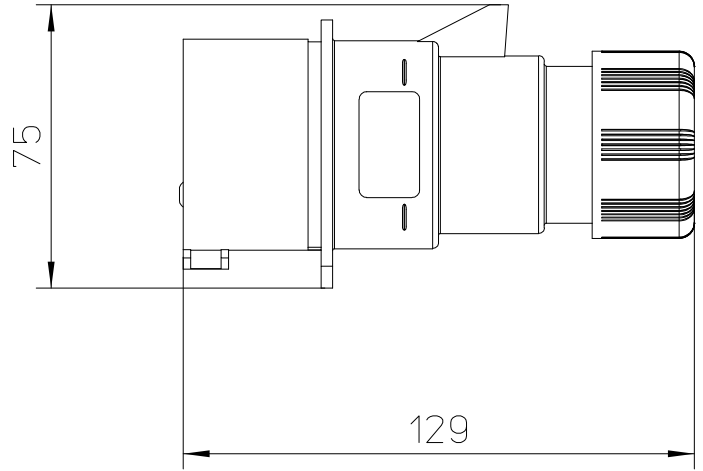

Diritti riservati All rights reserved

dimensions in mm	PE 1675 SV hoods, plugs, 3 poles + N + PE, 16A	Scale 1:2	
Date 22/05/17			
Sign. C. Mainini			