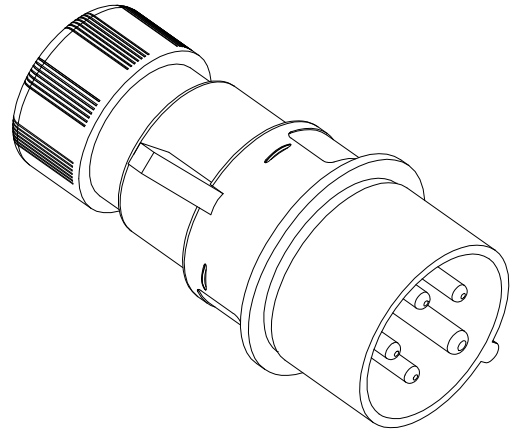

Diritti riservati All rights reserved

dimensions in mm	PE 1675 SV hoods, plugs, 3 poles + N + PE, 16A	Scale 1:2	
Date 22/05/17			
Sign. C. Mainini			