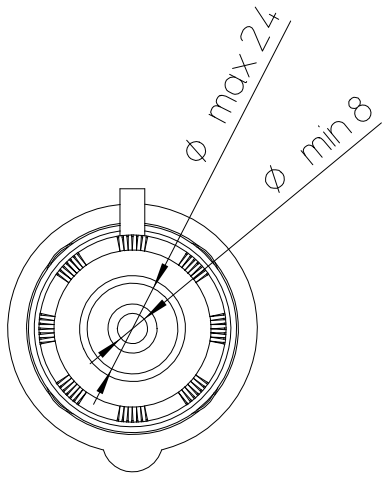

Diritti riservati All rights reserved

dimensions in mm	PE 1675 SV hoods, plugs, 3 poles + N + PE, 16A	Scale 1:2	
Date 22/05/17			
Sign. C. Mainini			